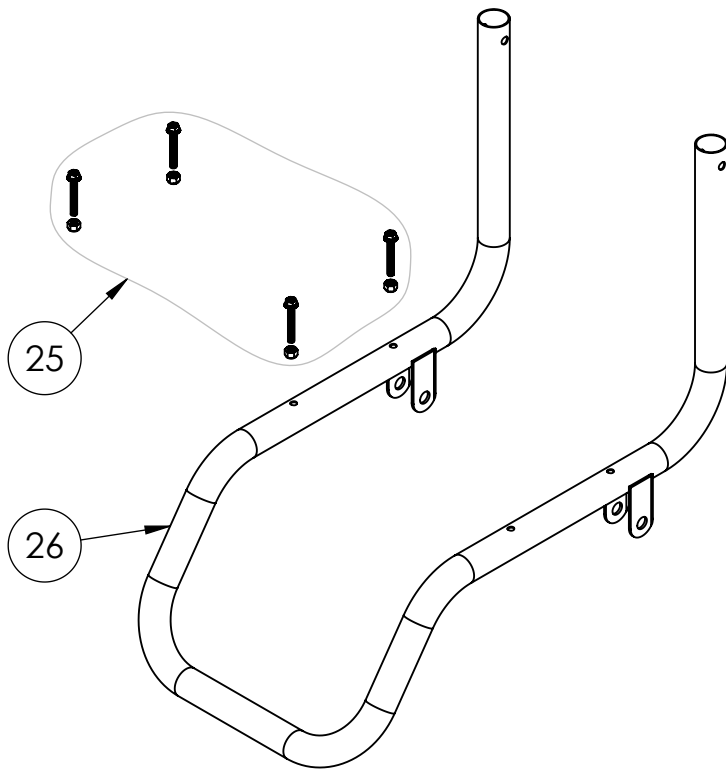

ITEM NO.	PART NUMBER	DESCRIPTION	QTY.
1	110077	ENGINE, CRX165, 0.75", RECOIL, 49 ST	1
2	7119307	HANDLE KIT, 1-C1 3100@2.4 12" VERT B/R	1
3	7115671BK1	HANDLE, BENT 12 IN C-C 18 GA, VERT, BLK	1
4	7123633	DASHBOARD ASSY W/HARDWARE W/HANGER	1
5	7114537	HANGER, HOSE, WIRE FORM	1
6	7107941	KNOB-BOLT ASSEMBLY	2
7	7114277	PRESSURE WASHER WHEEL ASSEMBLIES 12"X2"	2
8	7118917	AXLE STUB SVC KIT	2
9	7122550	FOOT, SVC KIT	2
10	7116716	HOSE, 1/4" X 25' X 3200 PSI RED HYFLEX	1
11	7107956	GUN, OEM FRONT ENTRY, OF342, 3400 PSI	1
12	7103550	LANCE, 16" W/1/4 QCLANCE 16" AND M22(M)	1
13	7112873	NOZZLE SET,4PC BRASS 2.6-0,3.0-15,40 PS	1
14	7102045	TOOL, NOZZLE CLEANING, UNIVERSAL	1
15	7123323	CHEMICAL TANK AND SOAP HOSE KIT	1
16	7112394	SOAP INJECTOR KIT	1
17	7112362	WATER INLET KIT	1
18	7104226	KIT, UNLOADER	1
19	520011	PUMP, HORZ, 12MMX11DEG, NO P/B, AL HEAD	1
20	7101359	VALVE, THERMAL RELIEF 1/4" NPT	1
21	7117730	PUMP/MOTOR MOUNTING HARDWARE SERVICE KIT	1
22	7120301BK1	PLATE, MOTOR & ENGINE, RIBBED, BK1	1
23	7112340	KIT, ENGINE MOUNT SRV HARDWARE	1
24	7101506	KEY,SHAFT 3/16X3/16X1-1/2"UNDERSIZED	1

OLD FRAME  
DISCONTINUED

NEW FRAME

ITEM NO.	PART NUMBER	DESCRIPTION	QTY.
25	7109926	BASEPLATE MOUNTING HARDWARE NUT/BOLT	1
26	N/A	FRAME (OLD) DISCONTINUED	1
27	7117740	BASEPLATE MOUNTING HARDWARE SCREW	1
28	7119740BK1	FRAME, WELDMENT, MSV, 12IN C-C, BK1	1