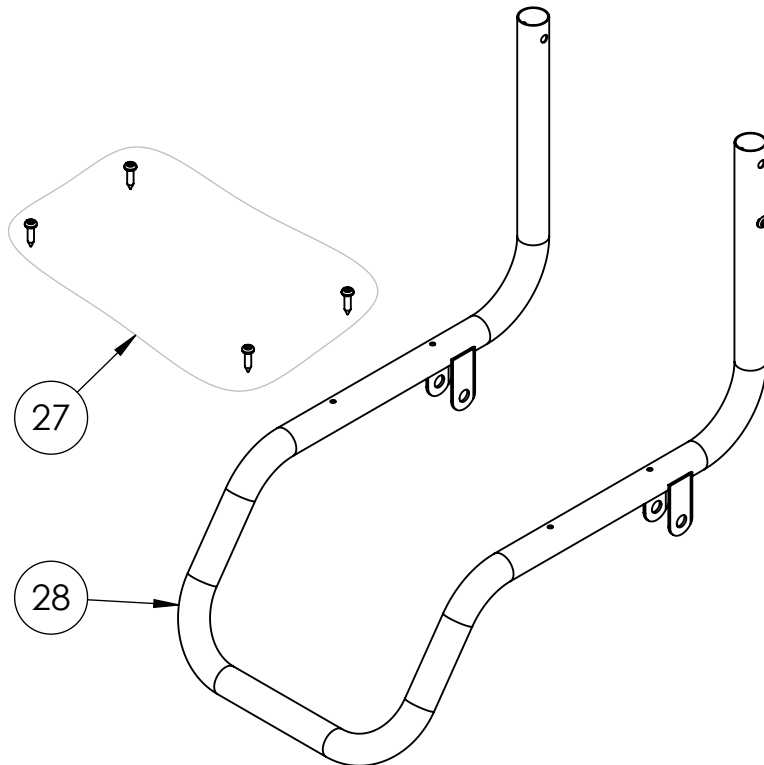

ITEM NO.	PART NUMBER	DESCRIPTION	QTY.
1	110077	ENGINE, CRX165, 0.75", RECOIL, 49 ST	1
2	7119307	HANDLE KIT, 1-C1 3100@2.4 12" VERT B/R	1
3	7115671BK1	HANDLE, BENT 12 IN C-C 18 GA, VERT, BLK	1
4	7123633	DASHBOARD ASSY W/HARDWARE W/HANGER	1
5	7114537	HANGER, HOSE, WIRE FORM	1
6	7107941	KNOB-BOLT ASSEMBLY	2
7	7114277	PRESSURE WASHER WHEEL ASSEMBLIES 12"X2"	2
8	7118917	AXLE STUB SVC KIT	2
9	7122550	FOOT, SVC KIT	2
10	7116716	HOSE, 1/4" X 25' X 3200 PSI RED HYFLEX	1
11	7107956	GUN, OEM FRONT ENTRY, OF342, 3400 PSI	1
12	7103550	LANCE, 16" W/1/4 QCLANCE 16" AND M22(M)	1
13	7112873	NOZZLE SET,4PC BRASS 2.6-0,3.0-15,40 PS	1
14	7102045	TOOL, NOZZLE CLEANING, UNIVERSAL	1
15	7123323	CHEMICAL TANK AND SOAP HOSE KIT	1
16	7112394	SOAP INJECTOR KIT	1
17	7112362	WATER INLET KIT	1
18	7104226	KIT, UNLOADER	1
19	520011	PUMP, HORZ, 12MMX11DEG, NO P/B, AL HEAD	1
20	7101359	VALVE, THERMAL RELIEF 1/4" NPT	1
21	7117730	PUMP/MOTOR MOUNTING HARDWARE SERVICE KIT	1
22	7120301BK1	PLATE, MOTOR & ENGINE, RIBBED, BK1	1
23	7112340	KIT, ENGINE MOUNT SRV HARDWARE	1
24	7101506	KEY,SHAFT 3/16X3/16X1-1/2"UNDERSIZED	1

OLD FRAME  
DISCONTINUED

NEW FRAME

ITEM NO.	PART NUMBER	DESCRIPTION	QTY.
25	7109926	BASEPLATE MOUNTING HARDWARE NUT/BOLT	1
26	N/A	FRAME (OLD) DISCONTINUED	1
27	7117740	BASEPLATE MOUNTING HARDWARE SCREW	1
28	7119740BK1	FRAME, WELDMENT, MSV, 12IN C-C, BK1	1